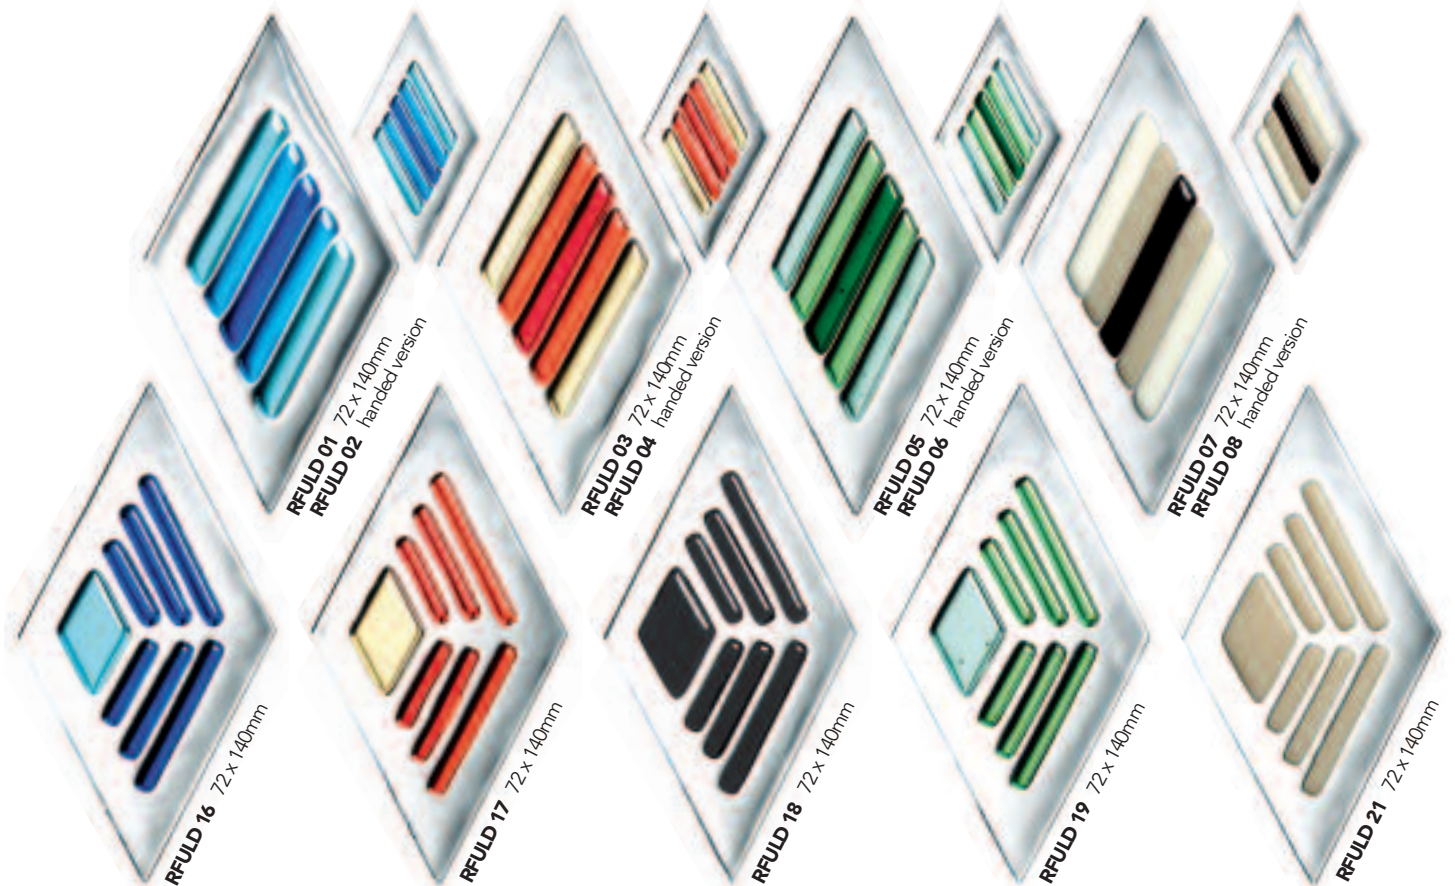

RFULS 02 60mm

RFULS 03 60mm

RFULS 04 60mm

RFULS 09 60mm

RFULS 10 60mm

RFULS 11 60mm

RFULS 13 60mm

RFULS 19 60mm

RFULS 20 60mm

RFULS 21 60mm

RFULS 22 60mm

RFULS 23 60mm

RFULS 29 60mm

fusion lite diamond tiles

vetro tiles

B98 60mm
Tondo Bianco