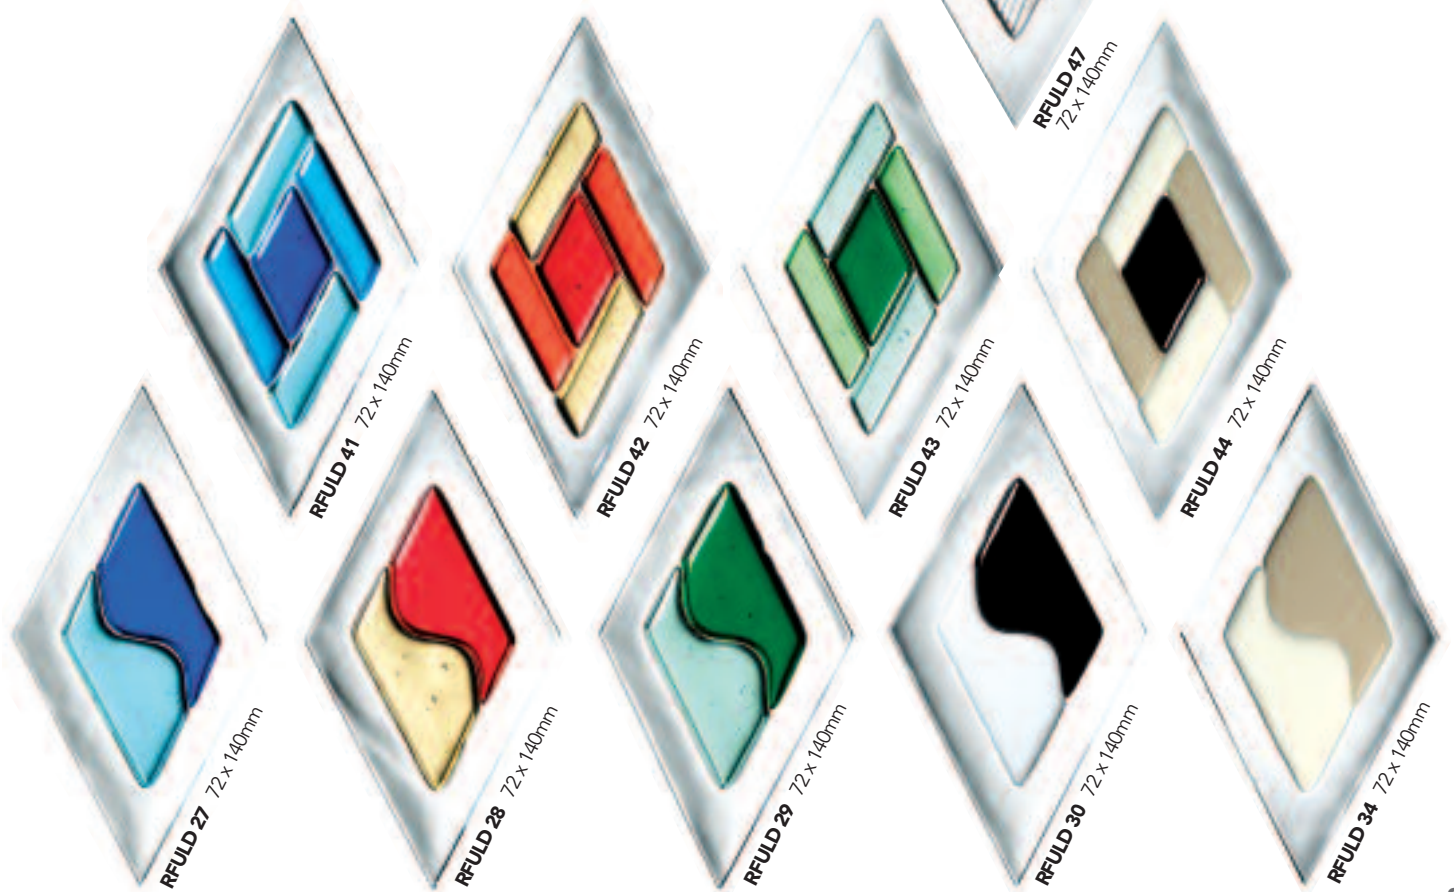

RFULS 02 60mm

RFULS 03 60mm

RFULS 04 60mm

RFULS 09 60mm

RFULS 10 60mm

RFULS 11 60mm

RFULS 13 60mm

RFULS 19 60mm

RFULS 20 60mm

RFULS 21 60mm

RFULS 22 60mm

RFULS 23 60mm

RFULS 29 60mm

fusion lite diamond tiles

vetro tiles

B98 60mm
Tondo Bianco